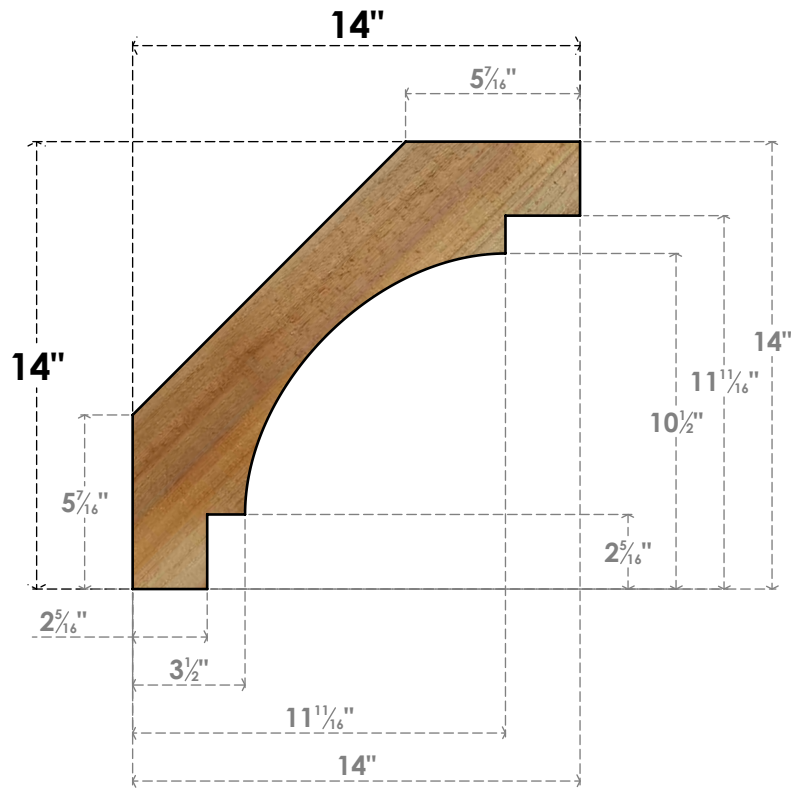

BRC06X14X14MRC00RWR

6"W X 14"D X 14"H MERCED ROUGH SAWN BRACE, WESTERN RED CEDAR

SIDE

FRONT

EKENA MILLWORK
 2300 WEST MAIN ST.
 CLARKSVILLE, TX 75426
 TOLL FREE: 866-607-0453
 WWW.EKENAMILLWORK.COM

NOTES

1. INSTALLATION TO BE COMPLETED IN ACCORDANCE WITH MANUFACTURER'S SPECIFICATIONS.
2. DRAWING MAY NOT BE TO SCALE
3. THIS DRAWING IS INTENDED FOR DESIGN AND PLANNING PURPOSES ONLY.
4. ALL INFORMATION CONTAINED HEREIN WAS CURRENT AT THE TIME OF DEVELOPMENT BUT MUST BE REVIEWED AND APPROVED BY THE PRODUCT MANUFACTURER TO BE CONSIDERED ACCURATE.
5. PRODUCTS ARE NOT KILN DRIED. THIS ITEM IS UNIQUE AND WILL CONTAIN THE NATURAL VARIATIONS THAT THE WOOD SPECIES OFFERS. THIS MAY RESULT IN VARIATIONS UP TO 1/4"