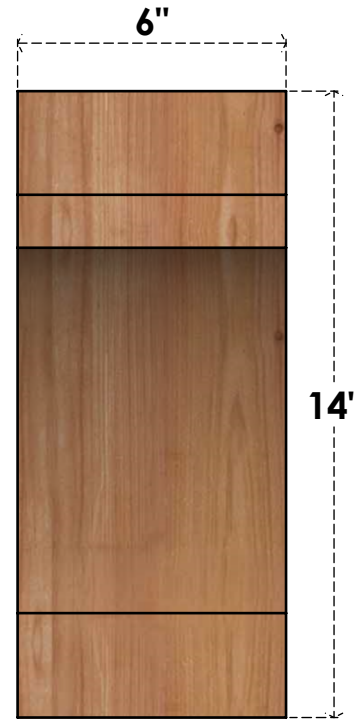

BRC06X14X14MRC00RWR

6"W X 14"D X 14"H MERCED ROUGH SAWN BRACE, WESTERN RED CEDAR

SIDE

FRONT

EKENA MILLWORK
 2300 WEST MAIN ST.
 CLARKSVILLE, TX 75426
 TOLL FREE: 866-607-0453
 WWW.EKENAMILLWORK.COM

NOTES

1. INSTALLATION TO BE COMPLETED IN ACCORDANCE WITH MANUFACTURER'S SPECIFICATIONS.
2. DRAWING MAY NOT BE TO SCALE
3. THIS DRAWING IS INTENDED FOR DESIGN AND PLANNING PURPOSES ONLY.
4. ALL INFORMATION CONTAINED HEREIN WAS CURRENT AT THE TIME OF DEVELOPMENT BUT MUST BE REVIEWED AND APPROVED BY THE PRODUCT MANUFACTURER TO BE CONSIDERED ACCURATE.
5. PRODUCTS ARE NOT KILN DRIED. THIS ITEM IS UNIQUE AND WILL CONTAIN THE NATURAL VARIATIONS THAT THE WOOD SPECIES OFFERS. THIS MAY RESULT IN VARIATIONS UP TO 1/4"